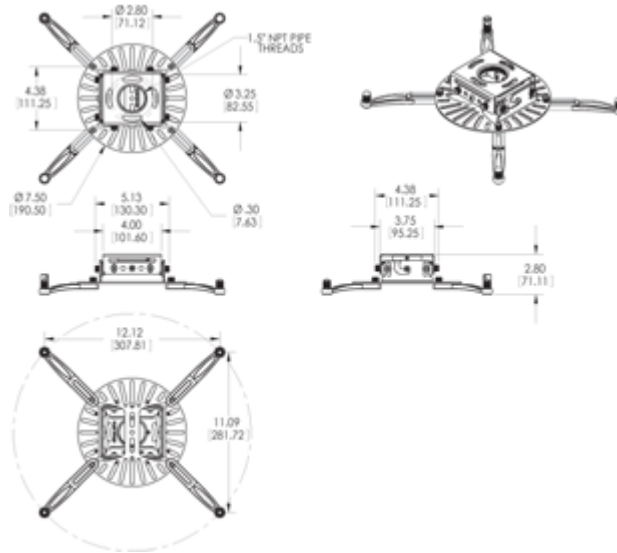

- 75 lb.
- +41.00°
-41.00°
- +7.50°
-7.50°
- +2.80

DESCRIPTION

The universal design allows the mount to mate with many Premier adapters and accessories. Mounts to any 1.5 in. NPT pipe or directly to joist in either direction. Cables can be routed inside pipe routing for a neat appearance. Also includes Lock-It™ security hardware. OSHPD approved and UL listed.

FEATURES

- Low profile universal projector mount can be mounted directly to ceiling
- Slotted mounting base with six interchangeable legs (four long and two short) to reach wider mounting points
- Cable routing through body
- Mates to standard 1.5 in. NPT or directly to structural surfaces
- Lock-It™ security hardware and leveling barrel provide strong protection
- OSHPD and DSA approved (OPA-1787-07)

PDS-PLUS

Low-Profile Mount for Projectors up to 75 lb.

DOWNLOAD FULL SIZE CAD FILES AND DIMENSIONAL DRAWINGS AT MOUNTS.COM

ACCESSORIES FOR PDS-PLUS

GB-AVSTOR5

Plenum Rated False Ceiling Equipment Storage with Pipe Coupler